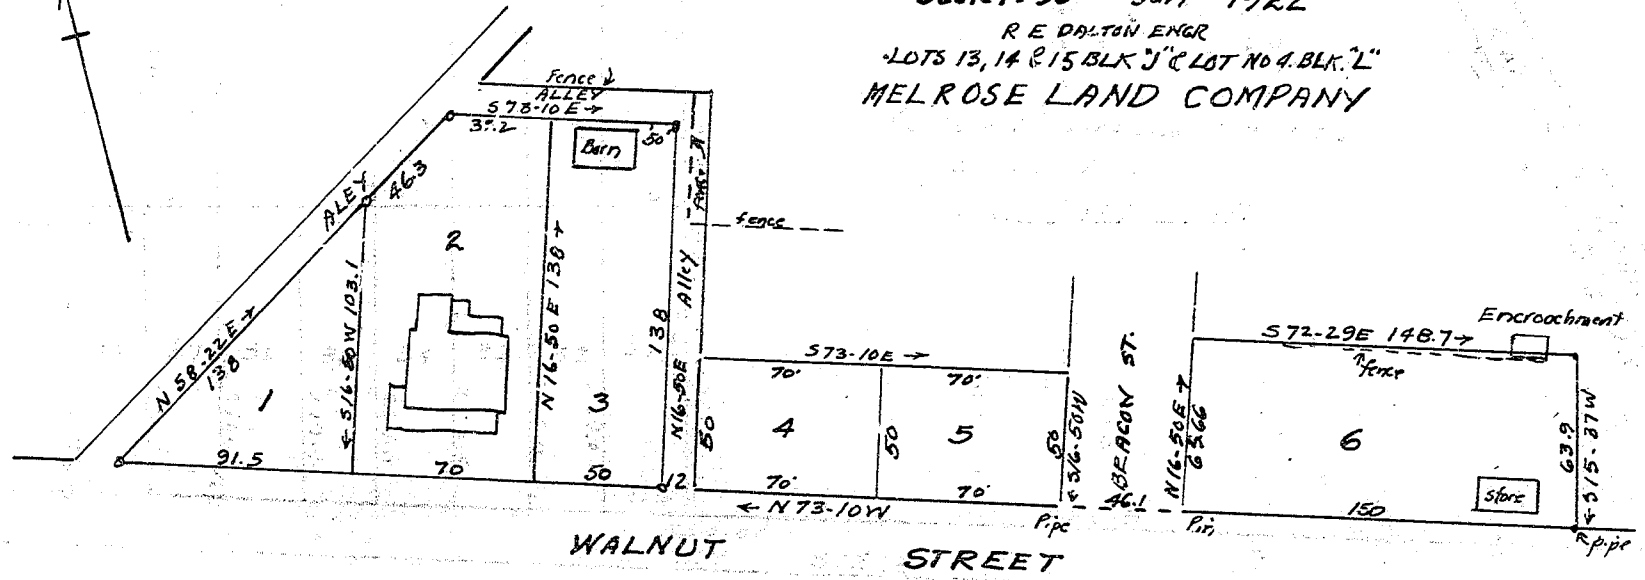

ESTATE OF
 W. J. GOODLETT
 GREENVILLE CO. S. C.
 Scale: 50' Jan 1922
 R E DALTON ENGR
 LOTS 13, 14 & 15 BLK 'J' & LOT NO 4, BLK. 'L'
 MELROSE LAND COMPANY

Wood stakes at Corners not noted.

Recorded
 Sept 30 1933 W.M.R.